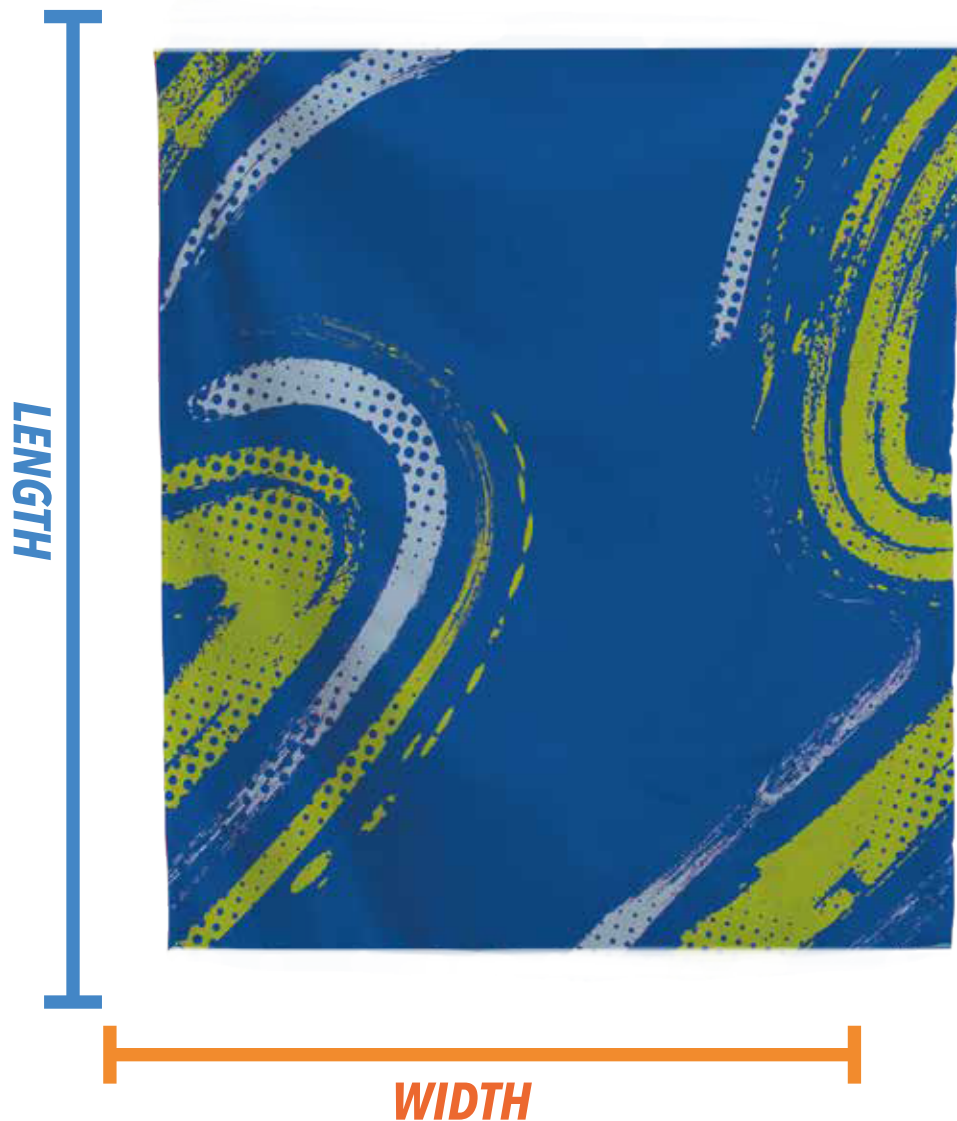

*Last Updated: November 2025***TAPESTRY**

SIZE	XS	S	M	L	XL	2XL	3XL	4XL
LENGTH	26	36	50	60	68	80	88	104
WIDTH	36	26	60	50	80	68	104	88

All sizes are in centimeters.

For custom measurements please leave a comment or contact us.