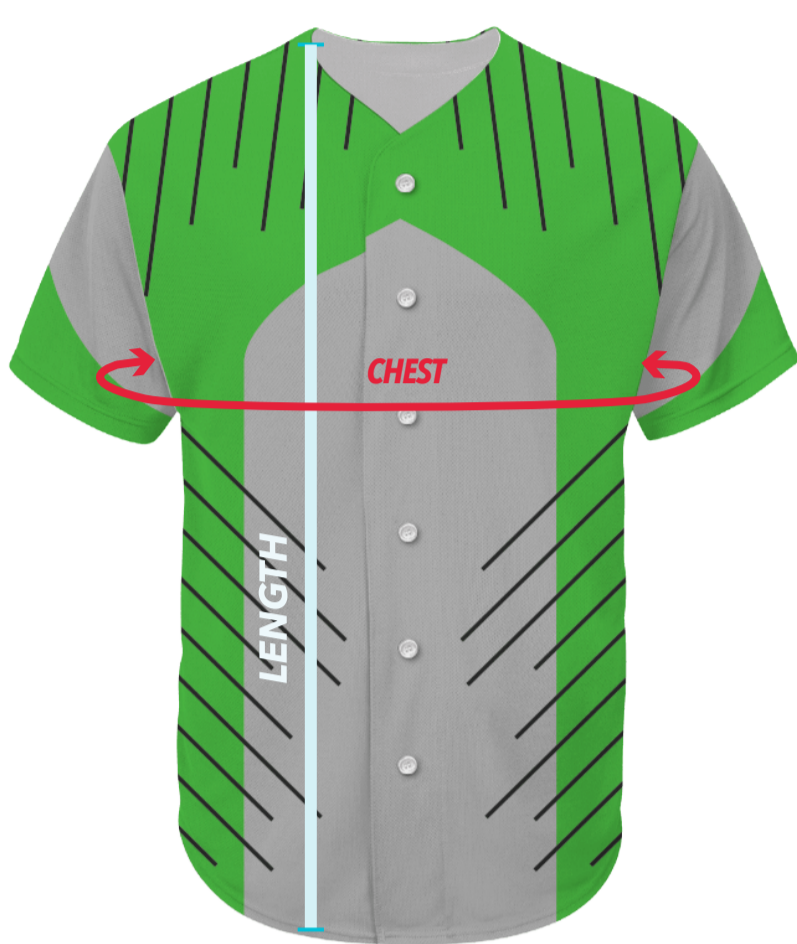

JERSEYS

Classic Fit - Designed For Easy Unrestricted Movement

MEN	SIZE	S	M	L	XL	2XL	3XL	4XL
	LENGTH	75 - 77.5	77.5 - 80	80 - 82.5	82.5 - 85	85 - 87.5	87.5 - 90	90 - 92.5
	CHEST	89 - 95	95 - 104	104 - 111.5	111.5 - 123	123 - 135.5	135 - 147	147 - 160

WOMEN	SIZE	WXS	WS	WM	WL	WXL	W2XL	W3XL
	U.S. SIZE	0/2	4/6	8/10	12/14	16/18	20	22
	LENGTH	64.5 - 67	67 - 69	69 - 71	71 - 73	73 - 75	75 - 77.5	77.5 - 80
	BUST	75 - 82.5	82.5 - 90	90 - 96.5	96.5 - 104	104 - 113	113 - 123	134 - 143.5

YOUTH	SIZE	YXS	YS	YM	YL	YXL
	U.S. SIZE	6/7	7/8	10/12	14/16	18/20
	AGE (YRS.)	6 - 7	8 - 9	10 - 11	12 - 13	14+
	HEIGHT	119 - 129.5	129.5 - 139.5	139.5 - 150	150 - 160	160 - 170
	LENGTH	51.5 - 54.5	55 - 58.5	59.5 - 63.5	63.5 - 68.5	68.5 - 73.5
	CHEST	68.5 - 76	76 - 83	83 - 91.5	91.5 - 100	100 - 108

INFANT & TODDLER	SIZE	2T	3T	4T
	AGE (YRS.)	1 - 2	2 - 3	3 - 4
	HEIGHT	84 - 89	91.5 - 96.5	99 - 104
	LENGTH	38.5	40.5	42.5
	CHEST	63.5	66	68.5
	HIPS	38	40.5	42.5
	WEIGHT (KG)	11 - 12.5	12.5 - 14.5	14.5 - 17

All sizes are in centimeters*

PANTS

MEN	SIZE	S	M	L	XL	2XL	3XL	4XL
	WAIST	76 - 81	81 - 86	86 - 91.5	91.5 - 96.5	96.5 - 101.5	101.5 - 106.5	106.5 - 112
	OUTSEAM	100 - 103	103 - 105.5	105.5 - 106.5	106.5 - 109	109 - 111.5	111.5 - 114.5	114.5 - 117

WOMEN	SIZE	WXS	WS	WM	WL	WXL	W2XL	W3XL
	WAIST	61 - 68.5	68.5 - 76	76 - 81	81 - 86	86 - 96.5	96.5 - 106.5	117 - 127
	OUTSEAM	86 - 89	89 - 91.5	91.5 - 94	94 - 96.5	96.5 - 99	99 - 101.5	101.5 - 104

YOUTH	SIZE	YXS	YS	YM	YL	YXL
	NUMERIC	6 - 7	8 - 9	10 - 12	14 - 16	18 - 20
	AGE (YRS.)	6 - 7	8 - 9	10 - 11	12 - 13	14+
	HEIGHT	119 - 129.5	129.5 - 140	140 - 150	150 - 160	160 - 170
	WAIST	56 - 61	61 - 66	66 - 71	71 - 76	76 - 81
	OUTSEAM	71 - 76	76 - 81	81 - 86	86 - 91.5	91.5 - 96.5