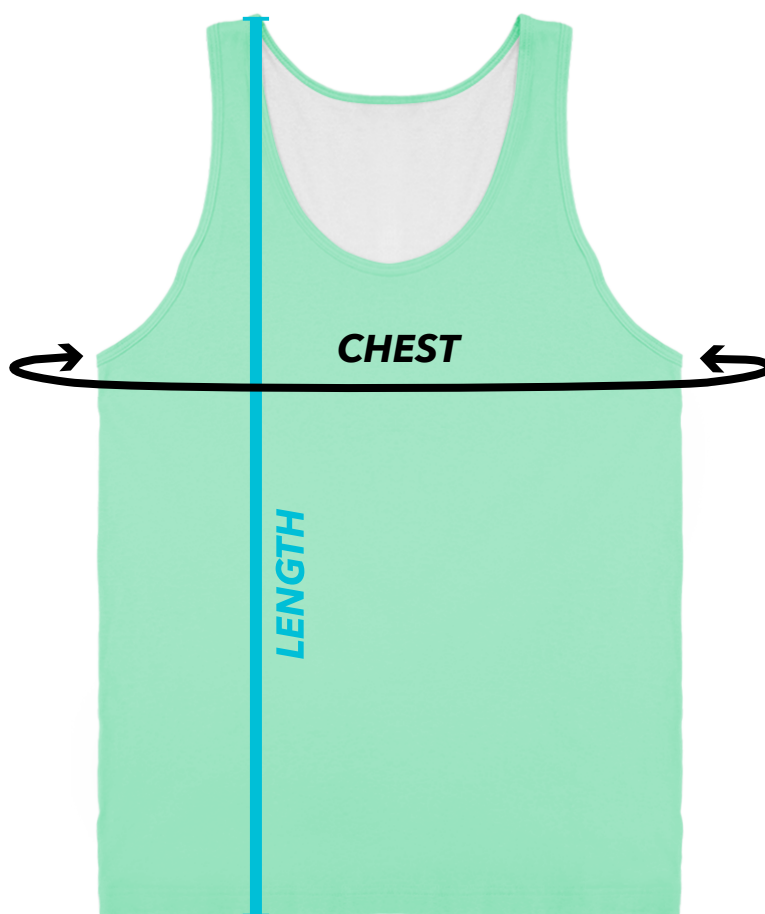

**Classic Fit - Designed For Easy Unrestricted Movement**

**MEN**

SIZE	S	M	L	XL	2XL	3XL	4XL
LENGTH	29.5 - 30.5	30.5 - 31.5	31.5 - 32.5	32.5 - 33.5	33.5 - 34.5	34.5 - 35.5	35.5 - 36.5
CHEST	35 - 37.5	37.5 - 41	41 - 44	44 - 48.5	48.5 - 53.5	53.5 - 58	58 - 63

**WOMEN**

SIZE	WXS	WS	WM	WL	WXL	W2XL	W3XL
U.S. SIZE	0/2	4/6	8/10	12/14	16/18	20	22
LENGTH	25.5 - 26.5	26.5 - 27.25	27.25 - 28	28 - 28.75	28.75 - 29.5	29.5 - 30.5	30.5 - 31.5
BUST	29.5 - 32.5	32.5 - 35.5	35.5 - 38	38 - 41	41 - 44.5	44.5 - 48.5	52.8 - 56.5

**YOUTH**

SIZE	YXS	YS	YM	YL	YXL
U.S. SIZE	6/7	7/8	10/12	14/16	18/20
AGE (YRS.)	6 - 7	8 - 9	10 - 11	12 - 13	14+
HEIGHT	47 - 51	51 - 55	55 - 59	59 - 63	63 - 67
LENGTH	20.25 - 21.5	21.75 - 23	23.5 - 25	24.6 - 27	25 - 29
CHEST	27 - 30	30 - 33	33.5 - 36	35 - 39.5	36.5 - 42.5

*All sizes are in inches\**

**How To Measure**

**BUST:** Measure around the fullest part of your bust, keeping the measuring tape horizontal.

If you cannot decide between two sizes, please choose the **smaller size for a tighter fit** or the **larger size for a looser fit**.