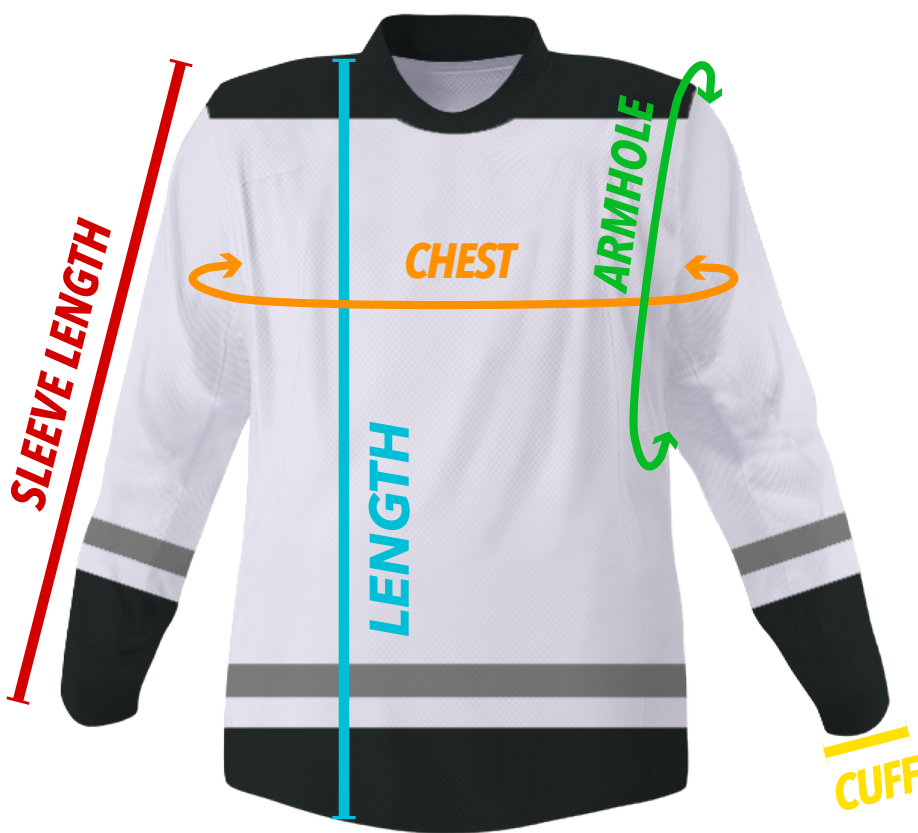

YOUTH

	YXS	YS	YM	YL	YXL
U.S. SIZE	6/7	7/8	10/12	14/16	18/20
AGE (YRS.)	6 - 7	8 - 9	10 - 11	12 - 13	14+
HEIGHT	47 - 51	51 - 55	55 - 59	59 - 63	63 - 67
LENGTH	21 - 23	23 - 24	24 - 25	25 - 27	27 - 28
CHEST	30 - 33	34 - 37	35 - 38	38 - 41	39 - 42
SHOULDER WIDTH	15 - 16	16 - 17	17 - 19	19 - 20	20 - 21
SLEEVE LENGTH	17 - 18	18 - 19	19 - 20	20 - 21	21 - 22

INFANT & TODDLER

SIZE	2T	3T	4T
AGE (YRS.)	1 - 2	2 - 3	3 - 4
HEIGHT	33 - 35	36 - 38	39 - 41
LENGTH	18.25	19	19.75
CHEST	28	29	30
HIPS	18	19	19.75

GOALIE JERSEY

SIZE	YOUTH GOALIE	INTERMEDIATE GOALIE	SENIOR GOALIE	SENIOR GOALIE PLUS
BUST	48	51	61	67
LENGTH	31	33	35	35
ARMHOLE	30	32	35	36
SLEEVE LENGTH	17	19	19	19
CUFF	8.5	10	11.5	12.75