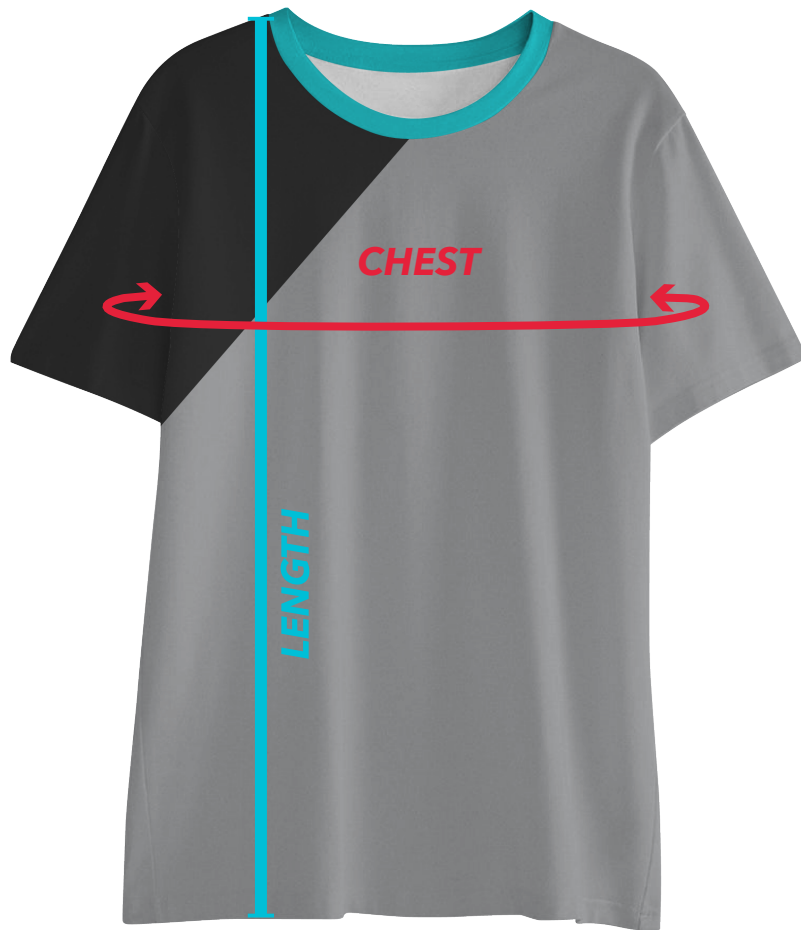

Classic Fit - Designed For Easy Unrestricted Movement

MEN

SIZE	S	M	L	XL	2XL	3XL	4XL
LENGTH	29.5 - 30.5	30.5 - 31.5	31.5 - 32.5	32.5 - 33.5	33.5 - 34.5	34.5 - 35.5	35.5 - 36.5
CHEST	35 - 37.5	37.5 - 41	41 - 44	44 - 48.5	48.5 - 53.5	53.5 - 58	58 - 63

WOMEN

SIZE	WXS	WS	WM	WL	WXL	W2XL	W3XL
U.S. SIZE	0/2	4/6	8/10	12/14	16/18	20	22
LENGTH	25.5 - 26.5	26.5 - 27.25	27.25 - 28	28 - 28.75	28.75 - 29.5	29.5 - 30.5	30.5 - 31.5
BUST	29.5 - 32.5	32.5 - 35.5	35.5 - 38	38 - 41	41 - 44.5	44.5 - 48.5	52.8 - 56.5

YOUTH

SIZE	YXS	YS	YM	YL	YXL
U.S. SIZE	6/7	7/8	10/12	14/16	18/20
AGE (YRS.)	6 - 7	8 - 9	10 - 11	12 - 13	14+
HEIGHT	47 - 51	51 - 55	55 - 59	59 - 63	63 - 67
LENGTH	20.25 - 21.5	21.75 - 23	23.5 - 25	24.6 - 27	25 - 29
CHEST	27 - 30	30 - 33	33.5 - 36	35 - 39.5	36.5 - 42.5

*All sizes are in inches**

How To Measure

BUST: Measure around the fullest part of your bust, keeping the measuring tape horizontal.

If you cannot decide between two sizes, please choose the **smaller size for a tighter fit** or the **larger size for a looser fit**.