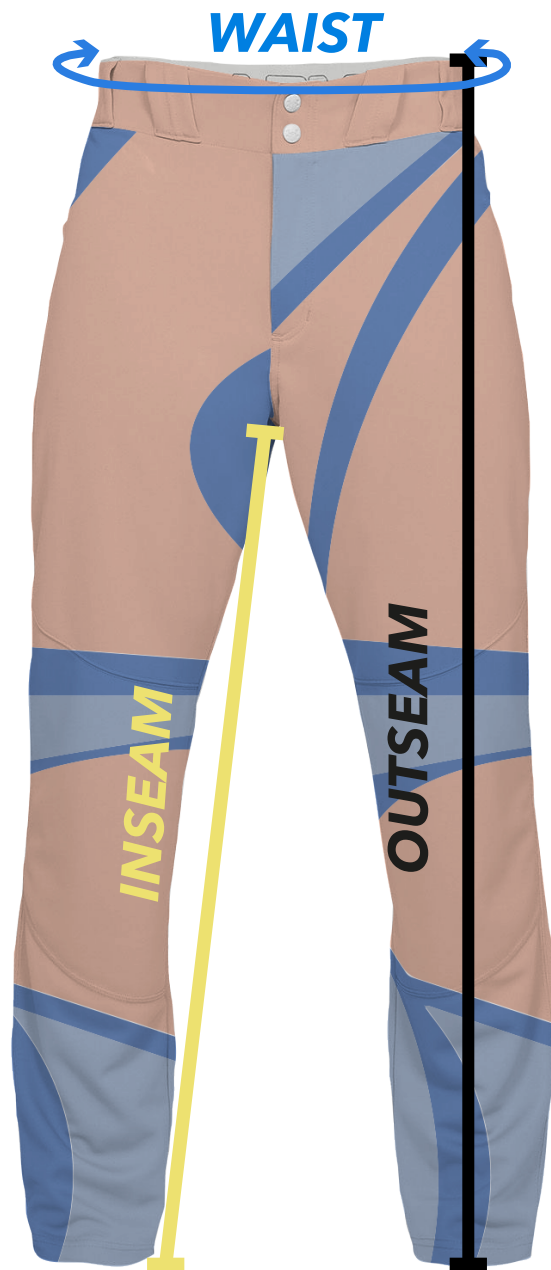

Classic Fit - Designed For Easy Unrestricted Movement

MEN

SIZE	S	M	L	XL	2XL	3XL	4XL
WAIST	28 - 30	32 - 34	36 - 38	40 - 42	44 - 46	48 - 50	52 - 54
INSEAM	30	31	31	31	31	31	32
OUTSEAM	40	41	41	41.25	41.25	41.5	42
LEG LENGTH	32.25	32.5	32.75	33	33.25	33.5	33.75

WOMEN

SIZE	WXS	WS	WM	WL	WXL	W2XL	W3XL
WAIST	23.5 - 26	26 - 29	29 - 31.5	31.5 - 34.5	34.5 - 38.5	38.5 - 42.5	46.8 - 50.3
INSEAM	28	28.5	29	29	29	30	30.5
OUTSEAM	36	36	37	37	38	38	38

YOUTH

SIZE	YXS	YS	YM	YL	YXL
NUMERIC	6 - 7	8 - 9	10 - 12	14 - 16	18 - 20
AGE (YRS.)	6 - 7	8 - 9	10 - 11	12 - 13	14+
HEIGHT	47 - 51	51 - 55	55 - 59	59 - 63	63 - 67
WAIST	23.5 - 24	24 - 25	25 - 27	27 - 28	28 - 29.5
INSEAM	20	22	25	28	31
OUTSEAM	27	30	33	36	38

*All sizes are in inches**

How To Measure

WAIST: Measure around the narrowest part (typically where your body bends side to side), keeping the tape horizontal.