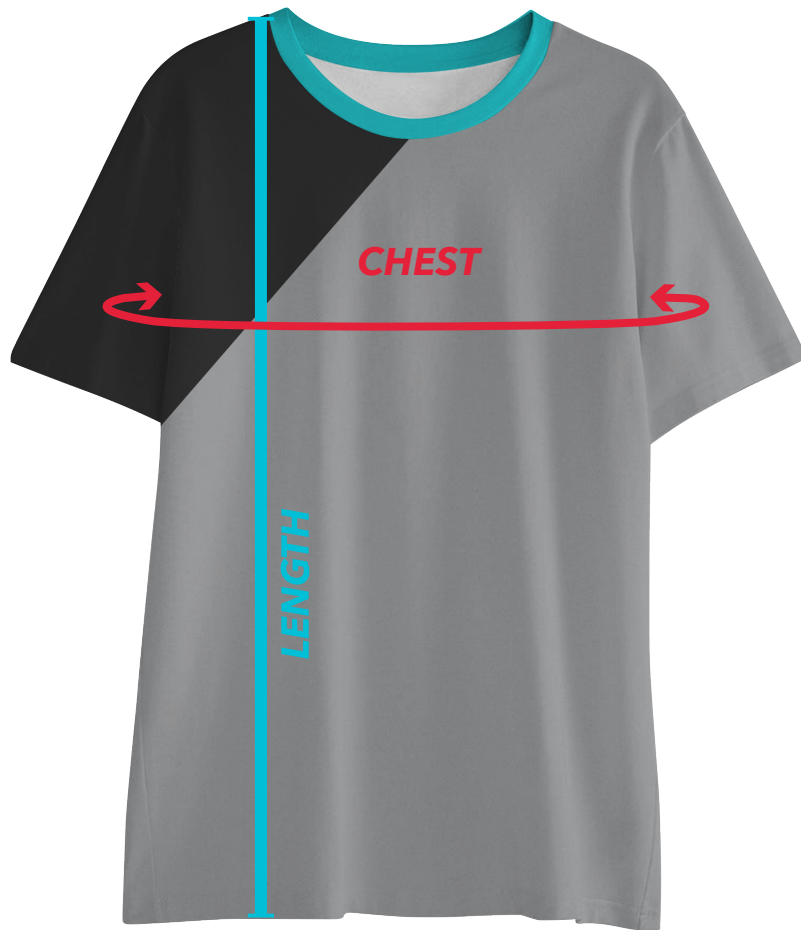

Classic Fit - Designed For Easy Unrestricted Movement

MEN

SIZE	S	M	L	XL	2XL	3XL	4XL
LENGTH	29.5 - 30.5	30.5 - 31.5	31.5 - 32.5	32.5 - 33.5	33.5 - 34.5	34.5 - 35.5	35.5 - 36.5
CHEST	35 - 37.5	37.5 - 41	41 - 44	44 - 48.5	48.5 - 53.5	53.5 - 58	58 - 63

WOMEN

SIZE	WXS	WS	WM	WL	WXL	W2XL	W3XL
U.S. SIZE	0/2	4/6	8/10	12/14	16/18	20	22
LENGTH	25.5 - 26.5	26.5 - 27.25	27.25 - 28	28 - 28.75	28.75 - 29.5	29.5 - 30.5	30.5 - 31.5
BUST	29.5 - 32.5	32.5 - 35.5	35.5 - 38	38 - 41	41 - 44.5	44.5 - 48.5	52.8 - 56.5

YOUTH

SIZE	YXS	YS	YM	YL	YXL
U.S. SIZE	6/7	7/8	10/12	14/16	18/20
AGE (YRS.)	6 - 7	8 - 9	10 - 11	12 - 13	14+
HEIGHT	47 - 51	51 - 55	55 - 59	59 - 63	63 - 67
LENGTH	20.25 - 21.5	21.75 - 23	23.5 - 25	24.6 - 27	25 - 29
CHEST	27 - 30	30 - 33	33.5 - 36	35 - 39.5	36.5 - 42.5

*All sizes are in inches**

How To Measure

BUST: Measure around the fullest part of your bust, keeping the measuring tape horizontal.

If you cannot decide between two sizes, please choose the **smaller size for a tighter fit** or the **larger size for a looser fit**.