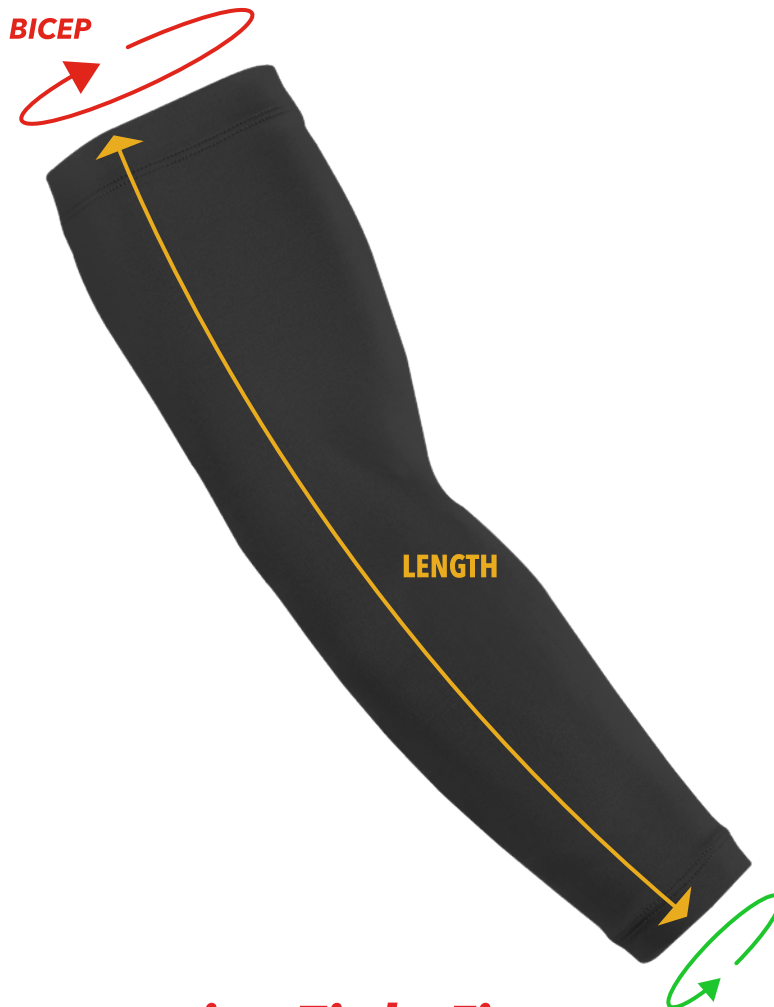

ARM SLEEVE

	YXS	YS	YM	YL	YXL	S	M	L	XL	2XL
LENGTH	9	10	11	12	13	12	14	15	16	17
BICEP	8	8.5	9	9.5	10	10	10.5	11	11.5	12
WRIST	5	5	5	5.5	6	6	6.5	7	7	7.5

*All sizes are in inches**

*All dimensions may have an error of about 1cm, which is within the normal range**

Compression Tight Fit

WRIST