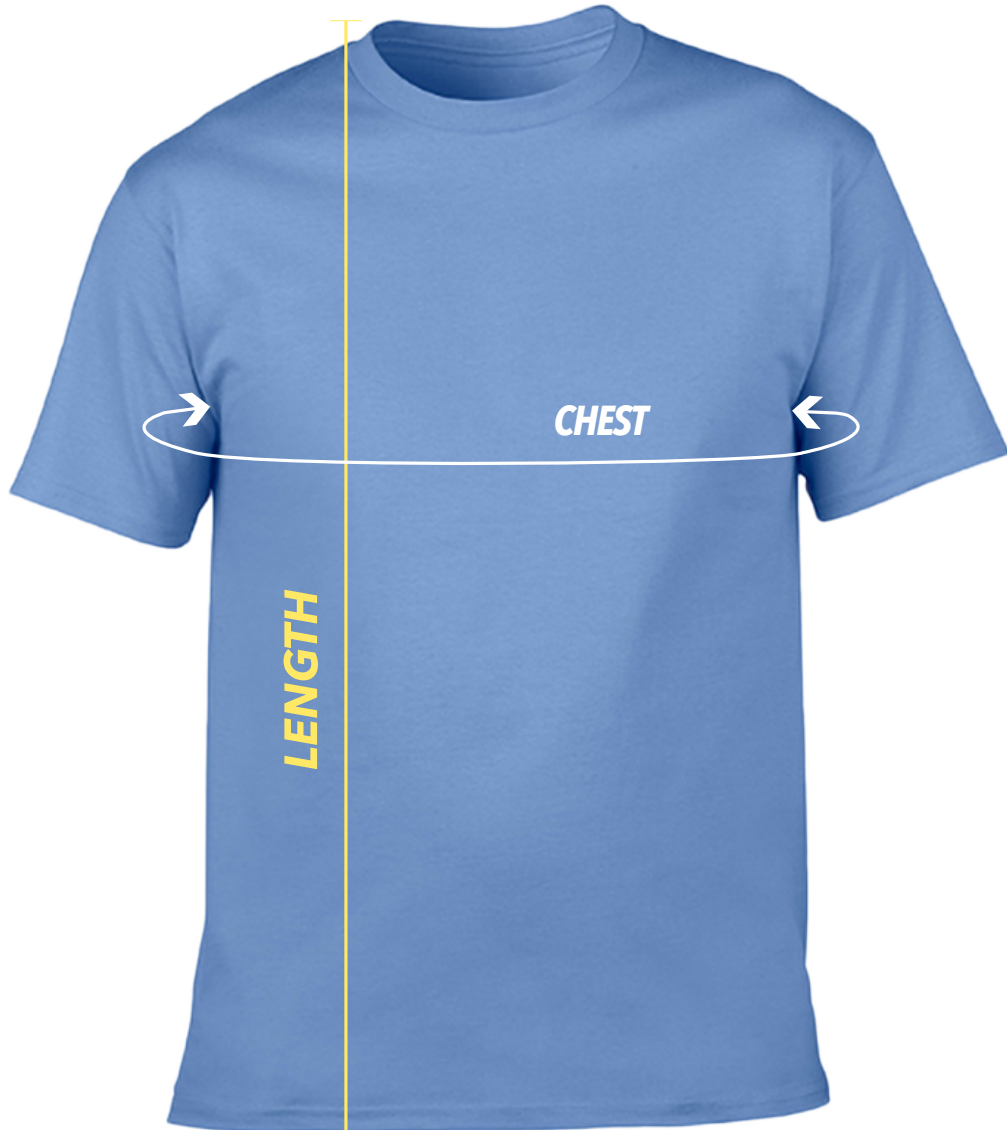

Classic Fit - Designed For Easy Unrestricted Movement

ADULT

SIZE	XS	S	M	L	XL	2XL	3XL	4XL	5XL
LENGTH	25	26.5	27.5	28.5	29.5	30.5	31.5	32.5	34
CHEST	34.5	37	39.5	42	44	46.5	49	52	56

YOUTH

SIZE	YXS	YS	YM	YL	YXL
U.S. SIZE	6/7	7/8	10/12	14/16	18/20
LENGTH	17.5	19	20	21.5	23
CHEST	26	28.5	30	32.5	34

All sizes are in inches*

How To Measure

BUST: Measure around the fullest part of your bust, keeping the measuring tape horizontal.

If you cannot decide between two sizes, please choose the smaller size for a tighter fit or the larger size for a looser fit.