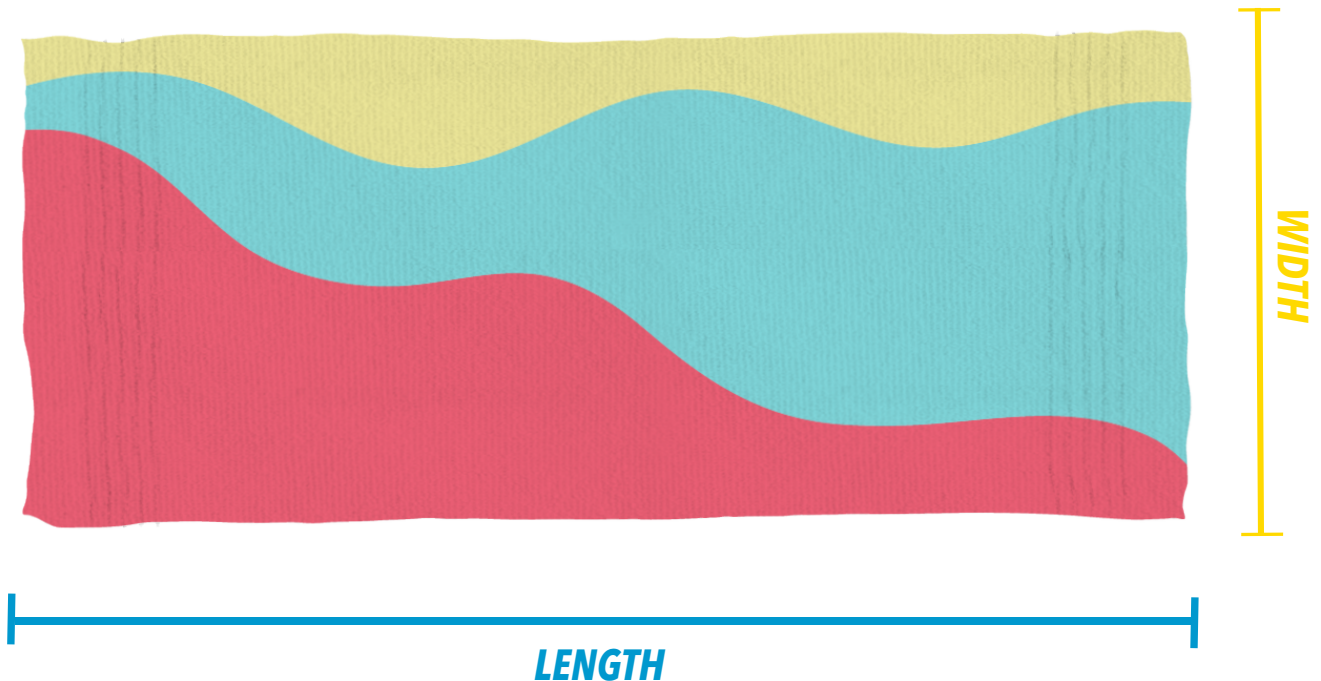

BEACH TOWELS

SIZE	XXS	XS	S	M	L	XL
LENGTH	80	50.8	106.6	152.4	160	152.4
WIDTH	30.4	50.8	59.6	76.2	80	114.3

*All sizes are in centimeters**

For custom measurements please leave a comment or contact us.