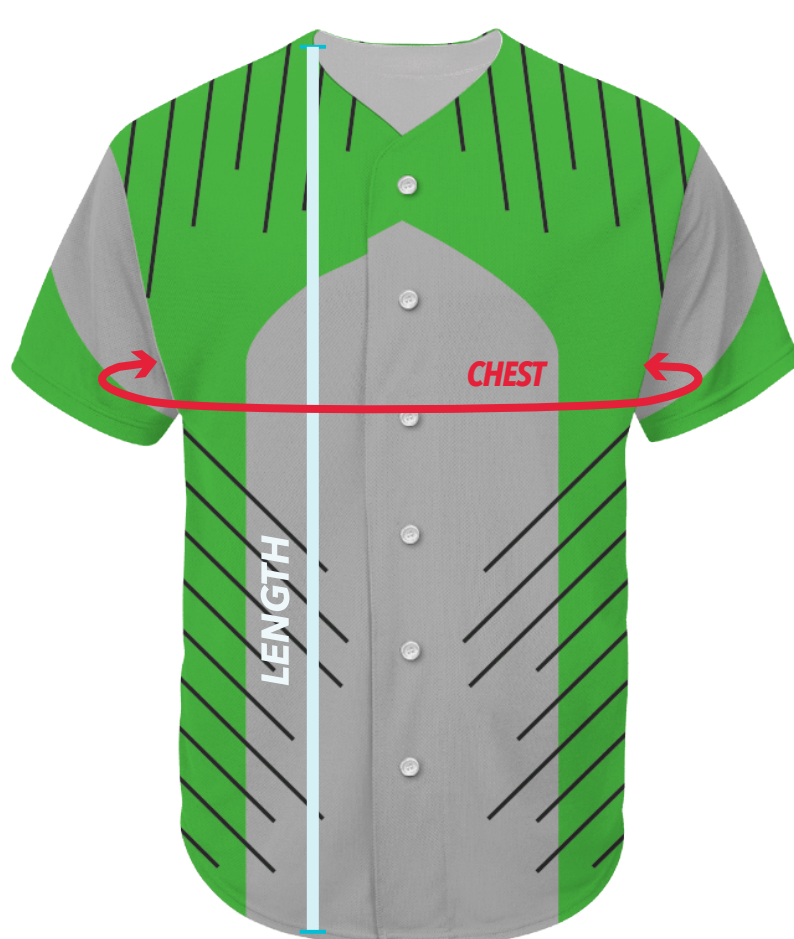

Classic Fit - Designed For Easy Unrestricted Movement

MEN	SIZE	S	M	L	XL	2XL	3XL	4XL
	LENGTH	29.5 - 30.5	30.5 - 31.5	31.5 - 32.5	32.5 - 33.5	33.5 - 34.5	34.5 - 35.5	35.5 - 36.5
	CHEST	35 - 37.5	37.5 - 41	41 - 44	44 - 48.5	48.5 - 53.5	53.5 - 58	58 - 63

WOMEN	SIZE	WXS	WS	WM	WL	WXL	W2XL	W3XL
	U.S. SIZE	0/2	4/6	8/10	12/14	16/18	20	22
	LENGTH	25.5 - 26.5	26.5 - 27.25	27.25 - 28	28 - 28.75	28.75 - 29.5	29.5 - 30.5	30.5 - 31.5
	BUST	29.5 - 32.5	32.5 - 35.5	35.5 - 38	38 - 41	41 - 44.5	44.5 - 48.5	52.8 - 56.5

YOUTH	SIZE	YXS	YS	YM	YL	YXL
	U.S. SIZE	6/7	7/8	10/12	14/16	18/20
	AGE (YRS.)	6 - 7	8 - 9	10 - 11	12 - 13	14+
	HEIGHT	47 - 51	51 - 55	55 - 59	59 - 63	63 - 67
	LENGTH	20.25 - 21.5	21.75 - 23	23.5 - 25	24.6 - 27	25 - 29
	CHEST	27 - 30	30 - 33	33.5 - 36	35 - 39.5	36.5 - 42.5

INFANT & TODDLER	SIZE	2T	3T	4T
	AGE (YRS.)	1 - 2	2 - 3	3 - 4
	HEIGHT	33 - 35	36 - 38	39 - 41
	LENGTH	15.25	16	16.75
	CHEST	25	26	27
	HIPS	15	16	16.75
	WEIGHT (LBS)	26 - 28	28 - 32	32 - 38

All sizes are in inches*

MEN	SIZE	S	M	L	XL	2XL	3XL	4XL
	WAIST	28 - 30	32 - 34	36 - 38	40 - 42	44 - 46	48 - 50	52 - 54
	INSEAM	30	31	31	31	31	31	32
	OUTSEAM	40	41	41	41.25	41.25	41.5	42

WOMEN	SIZE	WXS	WS	WM	WL	WXL	W2XL	W3XL
	WAIST	23.5 - 26	26 - 29	29 - 31.5	31.5 - 34.5	34.5 - 38.5	38.5 - 42.5	46.8 - 50.3
	INSEAM	28	28.5	29	29	29	30	30.5
	OUTSEAM	36	36	37	37	38	38	38

YOUTH	SIZE	YXS	YS	YM	YL	YXL
	NUMERIC	6 - 7	8 - 9	10 - 12	14 - 16	18 - 20
	AGE (YRS.)	6 - 7	8 - 9	10 - 11	12 - 13	14+
	HEIGHT	47 - 51	51 - 55	55 - 59	59 - 63	63 - 67
	WAIST	23.5 - 24	24 - 25	25 - 27	27 - 28	28 - 29.5
	INSEAM	20	22	25	28	31
	OUTSEAM	27	30	33	36	38