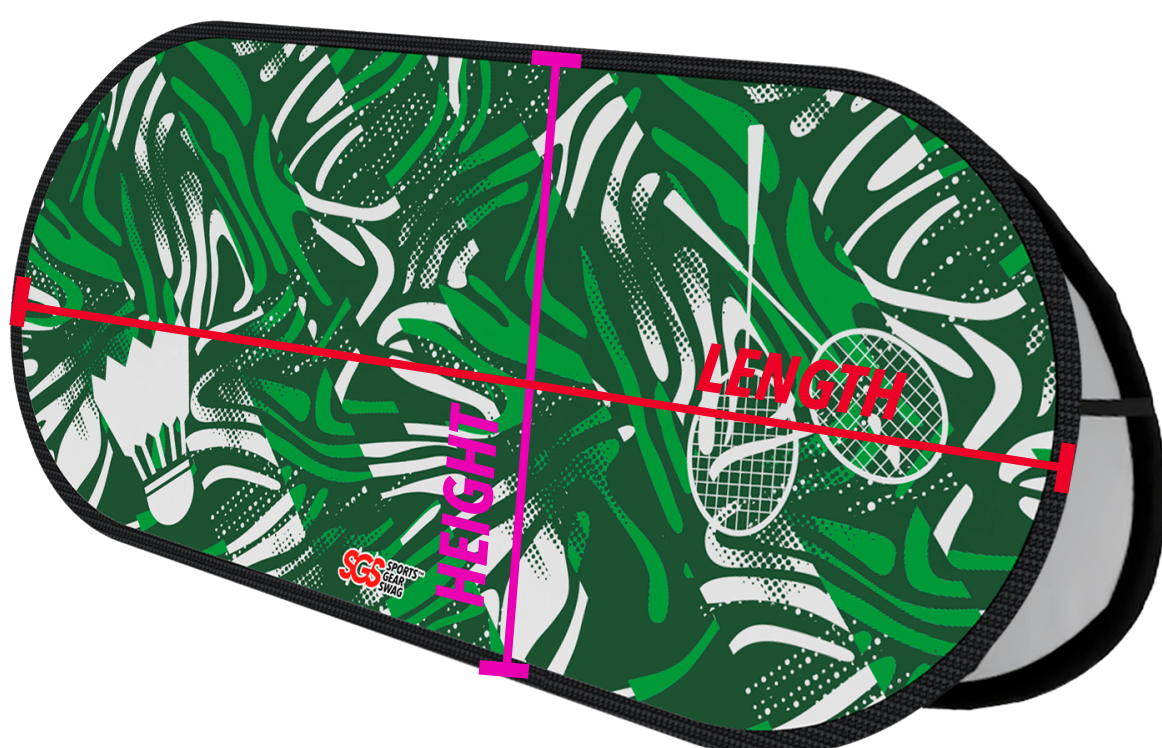

CIRCLE POP UP BANNER

CIRCLE	SIZE	S	M	L
	DIAMETER	100	120	150

All sizes are in centimeters*

HORIZONTAL POP UP BANNER

HORIZONTAL	SIZE	S	M	L	XL
	LENGTH	126	150	200	260
	HEIGHT	62	70	100	110

All sizes are in centimeters*

OVAL POP UP BANNER

OVAL	SIZE	S	M	L	XL	2XL
	LENGTH	126	150	200	230	260
	HEIGHT	62	70	100	110	110

All sizes are in centimeters*

TRIANGLE POP UP BANNER

TRIANGLE	SIZE	S	M	L
	LENGTH	100	120	150
	HEIGHT	100	120	150

All sizes are in centimeters*

VERTICAL POP UP BANNER

VERTICAL	SIZE	S	M	L	XL	2XL
	LENGTH	126	150	200	230	260
	HEIGHT	62	70	100	110	110

All sizes are in centimeters*