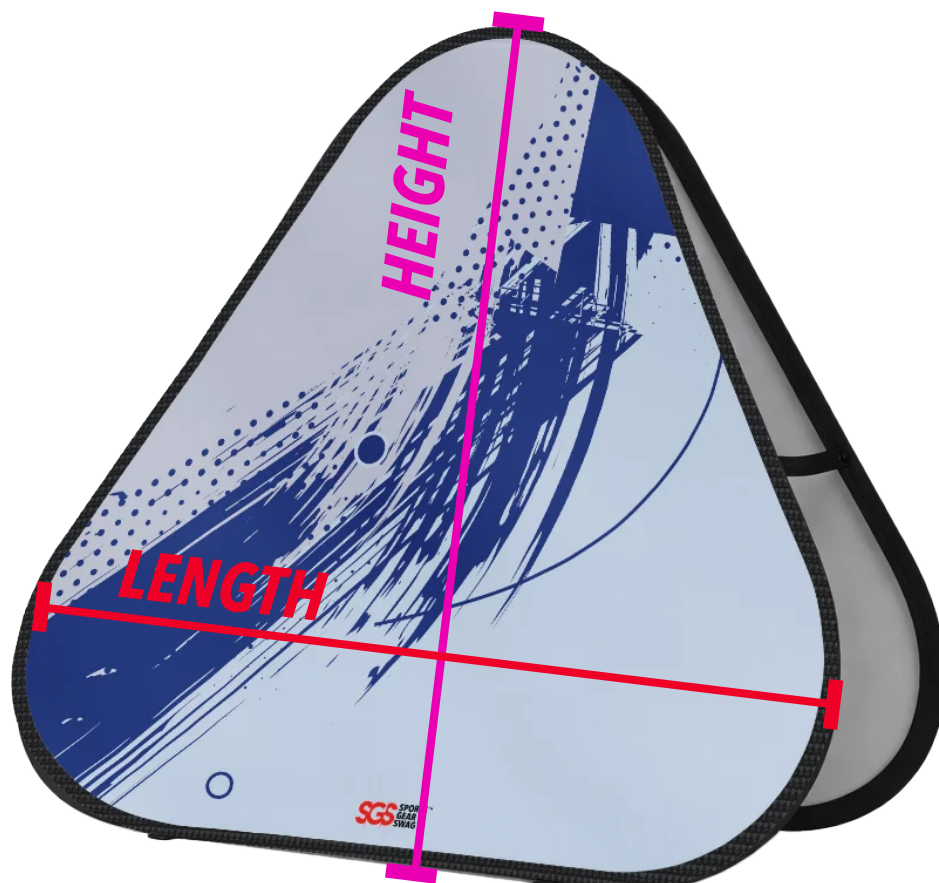

CIRCLE POP UP BANNER

CIRCLE	SIZE	S	M	L
	DIAMETER	100	120	150

All sizes are in centimeters*

HORIZONTAL POP UP BANNER

HORIZONTAL	SIZE	S	M	L	XL
	LENGTH	126	150	200	260
	HEIGHT	62	70	100	110

All sizes are in centimeters*

OVAL POP UP BANNER

OVAL	SIZE	S	M	L	XL	2XL
	LENGTH	126	150	200	230	260
	HEIGHT	62	70	100	110	110

All sizes are in centimeters*

TRIANGLE POP UP BANNER

TRIANGLE	SIZE	S	M	L
	LENGTH	100	120	150
	HEIGHT	100	120	150

All sizes are in centimeters*

VERTICAL POP UP BANNER

VERTICAL	SIZE	S	M	L	XL	2XL
	LENGTH	126	150	200	230	260
	HEIGHT	62	70	100	110	110

All sizes are in centimeters*