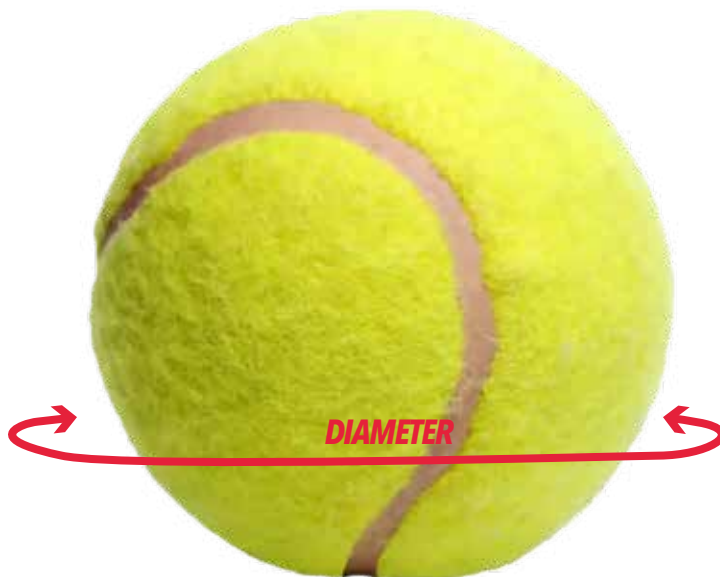

**TENNIS BALL**

SIZE	DIMENSIONS
DIAMETER	6 - 6.5
WEIGHT	54.7-57.5 g

**All sizes are in centimeters\***