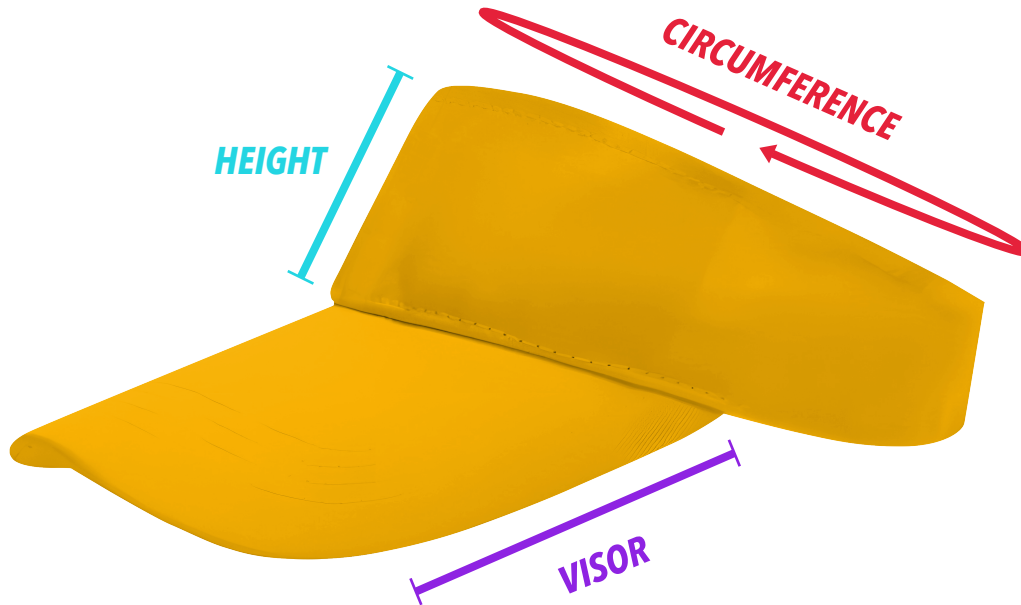

VISOR SIZE CHART

Last Updated: February 2025

VISOR

SIZE	LENGTH
CIRCUMFERENCE	23 in (+/- 2.36 in)
HEIGHT	2.36 in
VISOR	2.95 in

All sizes are in inches*