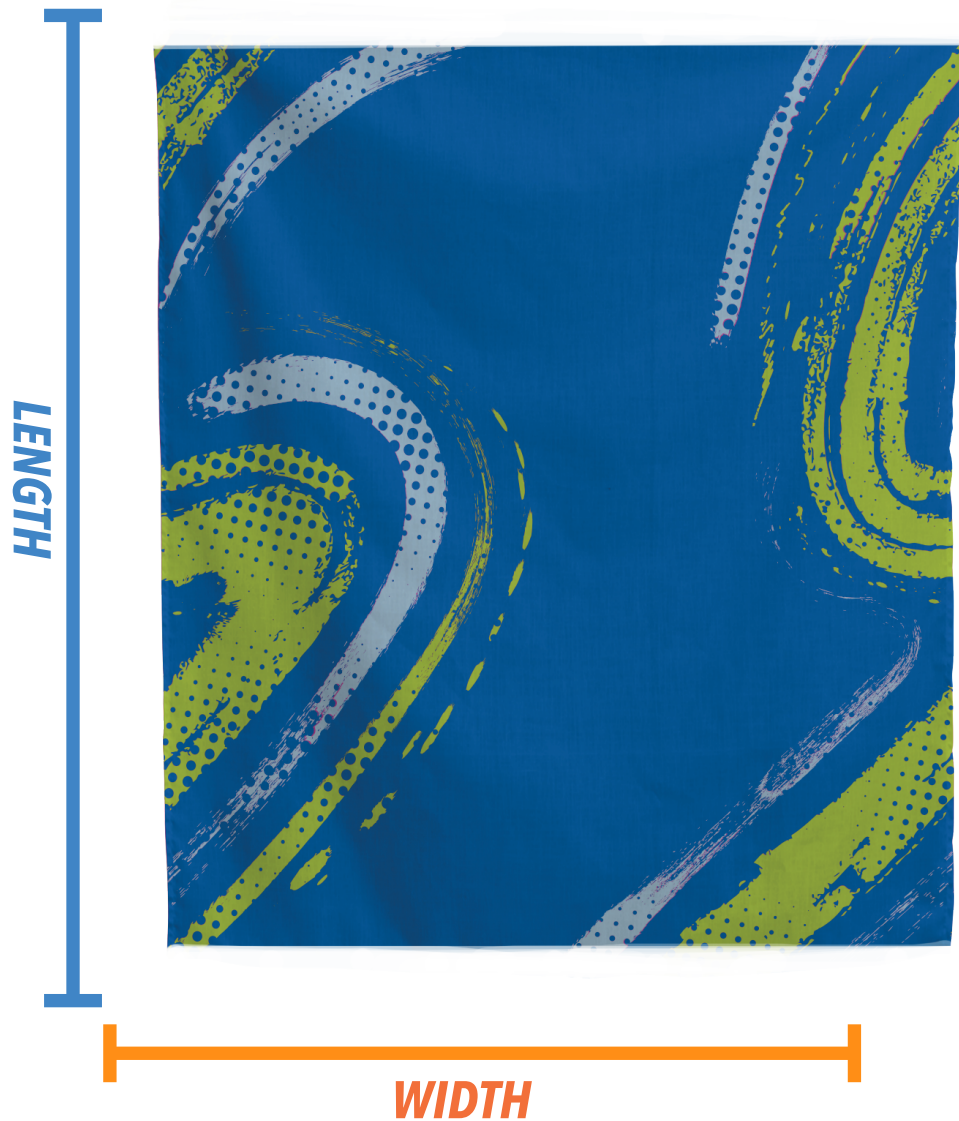

TAPESTRY

SIZE	XS	S	M	L	XL	2XL	3XL	4XL
LENGTH	10.24	14.17	19.69	23.62	26.77	31.50	34.65	40.94
WIDTH	14.17	10.24	23.62	19.69	31.50	26.77	40.94	34.65

All sizes are in inches.

For custom measurements please leave a comment or contact us.