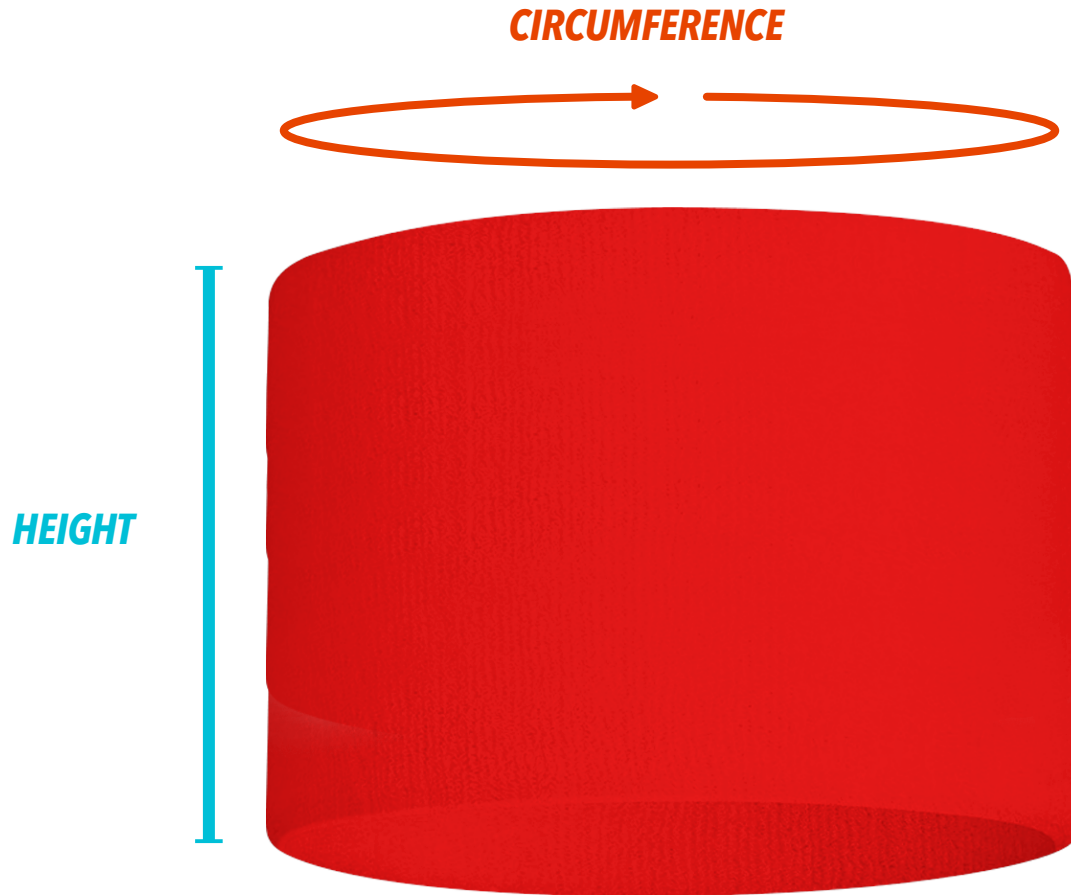

Classic Fit - Designed For Easy Unrestricted Movement**SWEATBANDS**

CIRCUMFERENCE	HEIGHT
4.72	3.14

**All sizes are in inches***