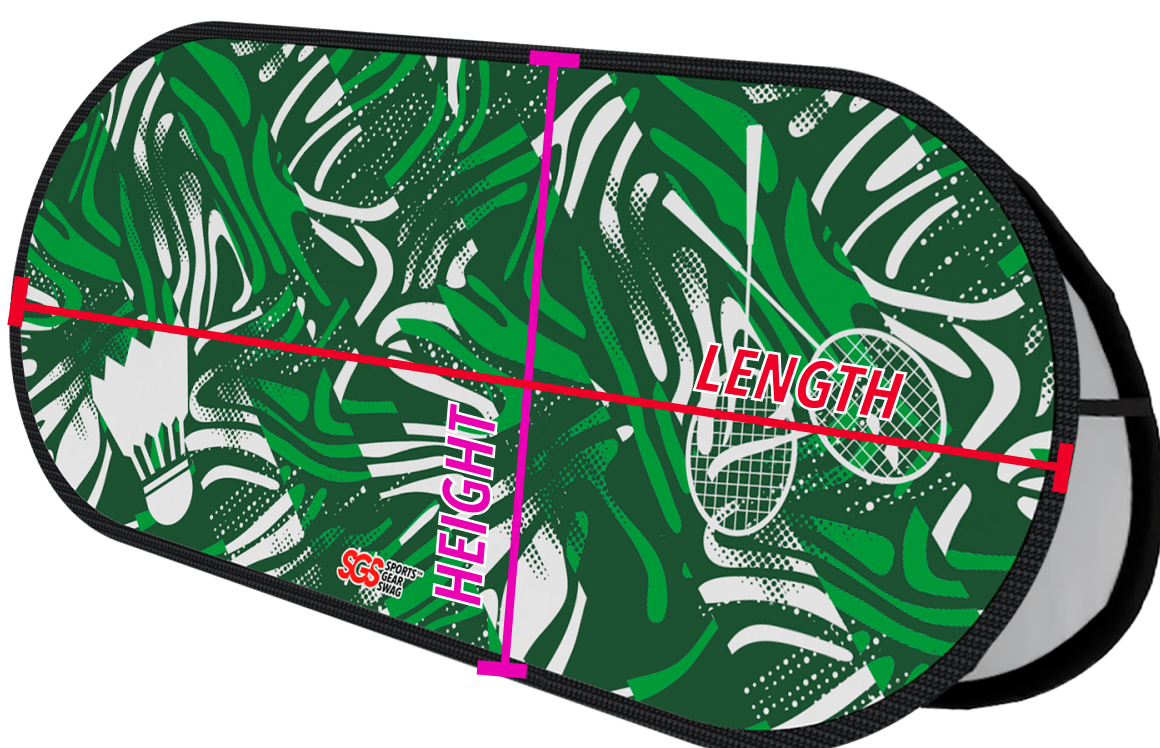

CIRCLE POP UP BANNER

CIRCLE	SIZE	S	M	L
	DIAMETER	39.37	47.24	59.06

All sizes are in inches*

HORIZONTAL POP UP BANNER

HORIZONTAL	SIZE	S	M	L	XL
	LENGTH	49.61	59.06	78.74	102.36
	HEIGHT	24.41	27.56	39.37	43.31

All sizes are in inches*

OVAL POP UP BANNER

OVAL	SIZE	S	M	L	XL	2XL
	LENGTH	49.56	59.04	66.72	90.6	102.36
	HEIGHT	24	27.6	39.36	43.2	43.32

All sizes are in inches*

TRIANGLE POP UP BANNER

TRIANGLE	SIZE	S	M	L
	LENGTH	39.36	47.28	59.04
	HEIGHT	39.36	47.28	59.04

All sizes are in inches*

VERTICAL POP UP BANNER

VERTICAL	SIZE	S	M	L	XL	2XL
	LENGTH	49.61	59.06	78.74	90.55	102.36
	HEIGHT	24.41	27.56	39.37	43.31	43.31

All sizes are in inches*