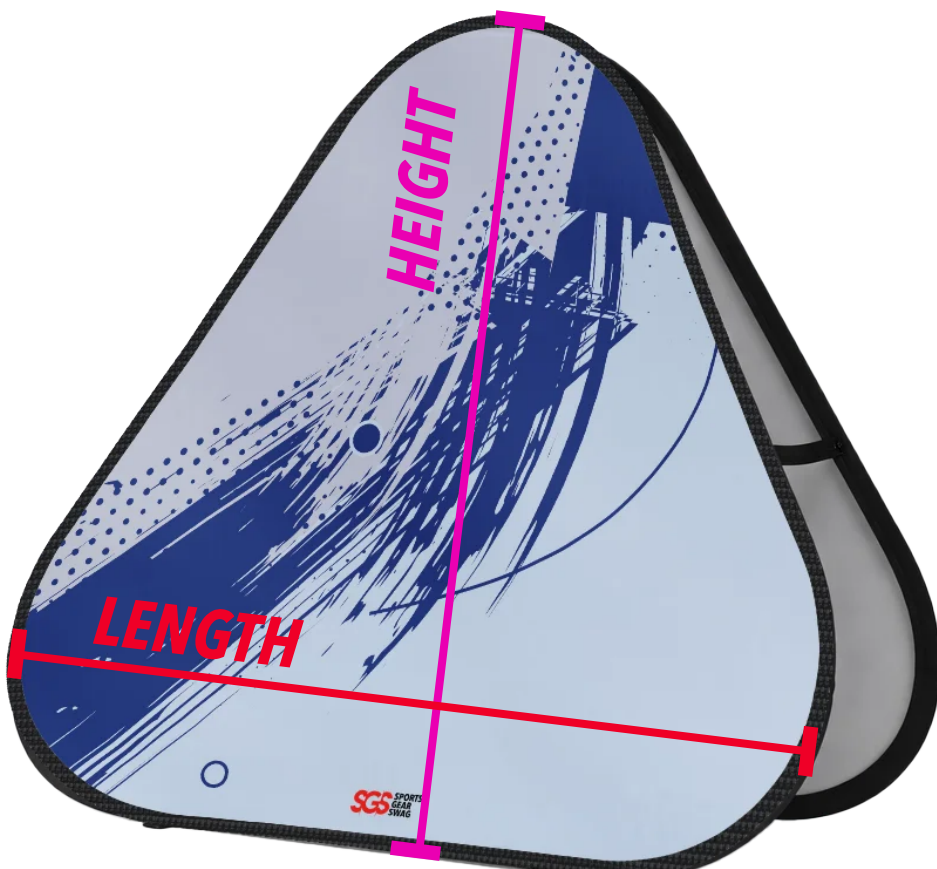

CIRCLE POP UP BANNER

CIRCLE	SIZE	S	M	L
	DIAMETER	39.37	47.24	59.06

All sizes are in inches*

HORIZONTAL POP UP BANNER

HORIZONTAL	SIZE	S	M	L	XL
	LENGTH	49.61	59.06	78.74	102.36
	HEIGHT	24.41	27.56	39.37	43.31

All sizes are in inches*

OVAL POP UP BANNER

OVAL	SIZE	S	M	L	XL	2XL
	LENGTH	49.56	59.04	66.72	90.6	102.36
	HEIGHT	24	27.6	39.36	43.2	43.32

All sizes are in inches*

TRIANGLE POP UP BANNER

TRIANGLE	SIZE	S	M	L
	LENGTH	39.36	47.28	59.04
	HEIGHT	39.36	47.28	59.04

All sizes are in inches*

VERTICAL POP UP BANNER

VERTICAL	SIZE	S	M	L	XL	2XL
	LENGTH	49.61	59.06	78.74	90.55	102.36
	HEIGHT	24.41	27.56	39.37	43.31	43.31

All sizes are in inches*