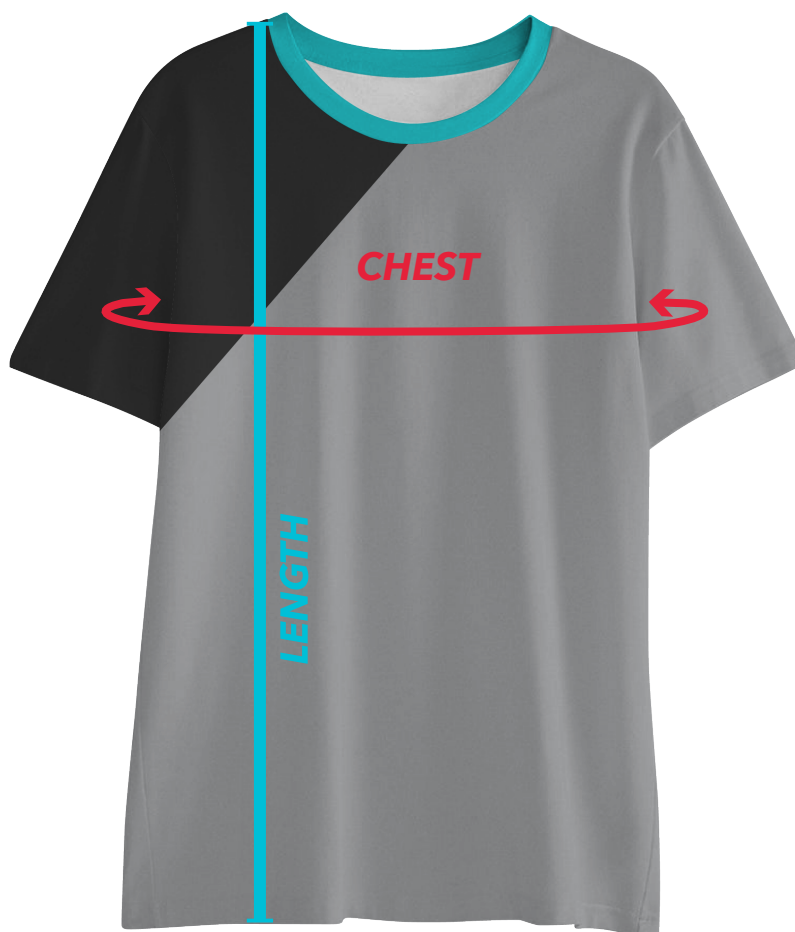

Classic Fit - Designed For Easy Unrestricted Movement

MEN	SIZE	S	M	L	XL	2XL	3XL	4XL
	LENGTH	29.5 - 30.5	30.5 - 31.5	31.5 - 32.5	32.5 - 33.5	33.5 - 34.5	34.5 - 35.5	35.5 - 36.5
	CHEST	35 - 37.5	37.5 - 41	41 - 44	44 - 48.5	48.5 - 53.5	53.5 - 58	58 - 63

WOMEN	SIZE	WXS	WS	WM	WL	WXL	W2XL	W3XL
	U.S. SIZE	0/2	4/6	8/10	12/14	16/18	20	22
	LENGTH	25.5 - 26.5	26.5 - 27.25	27.25 - 28	28 - 28.75	28.75 - 29.5	29.5 - 30.5	30.5 - 31.5
	BUST	29.5 - 32.5	32.5 - 35.5	35.5 - 38	38 - 41	41 - 44.5	44.5 - 48.5	52.8 - 56.5

YOUTH	SIZE	YXS	YS	YM	YL	YXL
	U.S. SIZE	6/7	7/8	10/12	14/16	18/20
	AGE (YRS.)	6 - 7	8 - 9	10 - 11	12 - 13	14+
	HEIGHT	47 - 51	51 - 55	55 - 59	59 - 63	63 - 67
	LENGTH	20.25 - 21.5	21.75 - 23	23.5 - 25	24.6 - 27	25 - 29
	CHEST	27 - 30	30 - 33	33.5 - 36	35 - 39.5	36.5 - 42.5

All sizes are in inches*

How To Measure

BUST: Measure around the fullest part of your bust, keeping the measuring tape horizontal.

If you cannot decide between two sizes, please choose the **smaller size for a tighter fit** or the **larger size for a looser fit**.