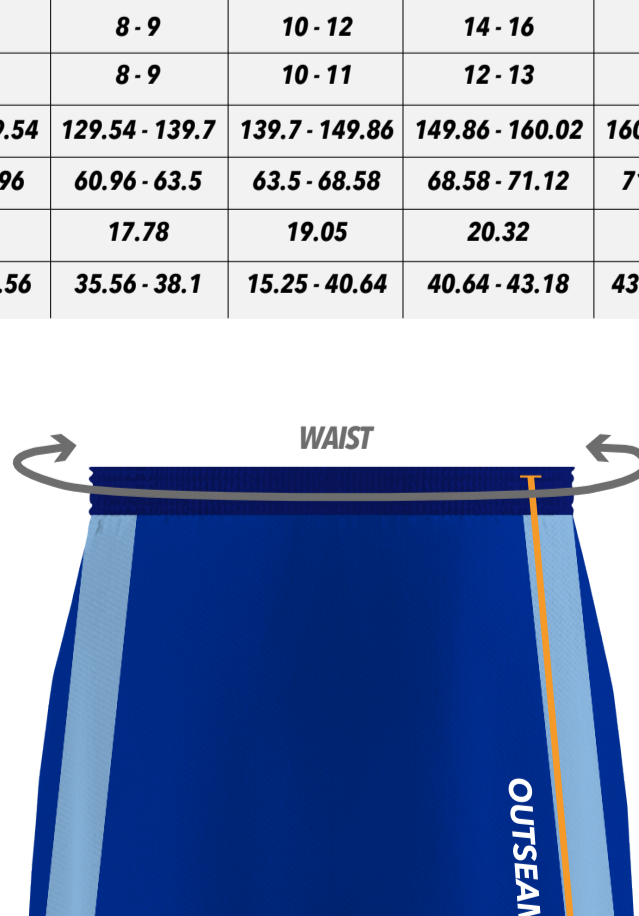

| GOALIE YOUTH | SIZE         | GYXS  | GYS   | GYM   | GYL    | GYXL   |
|--------------|--------------|-------|-------|-------|--------|--------|
|              | LENGTH       | 60.96 | 64.77 | 68.58 | 72.39  | 76.20  |
|              | CHEST        | 86.36 | 91.44 | 96.52 | 106.68 | 111.76 |
|              | SHORT SLEEVE | 16    | 17    | 18    | 19     | 20     |

All sizes are in centimeters\*

| WOMEN | SIZE    | WXS           | WS            | WM            | WL            | WXL           | W2XL           | W3XL              |
|-------|---------|---------------|---------------|---------------|---------------|---------------|----------------|-------------------|
|       | WAIST   | 59.69 - 66.04 | 66.04 - 73.66 | 73.66 - 80.01 | 80.01 - 87.63 | 87.63 - 97.79 | 97.79 - 107.95 | 118.872 - 127.762 |
|       | INSEAM  | 7.62          | 8.255         | 8.89          | 9.525         | 10.16         | 10.795         | 11.43             |
|       | OUTSEAM | 30.48 - 31.75 | 31.75 - 34.29 | 34.29 - 36.83 | 36.83 - 39.37 | 39.37 - 40.64 | 40.64 - 41.91  | 40.64 - 41.91     |

| YOUTH | SIZE       | YXS             | YS             | YM             | YL              | YXL             |
|-------|------------|-----------------|----------------|----------------|-----------------|-----------------|
|       | NUMERIC    | 6 - 7           | 8 - 9          | 10 - 12        | 14 - 16         | 18 - 20         |
|       | AGE (YRS.) | 6 - 7           | 8 - 9          | 10 - 11        | 12 - 13         | 14+             |
|       | HEIGHT     | 119.38 - 129.54 | 129.54 - 139.7 | 139.7 - 149.86 | 149.86 - 160.02 | 160.02 - 170.18 |
|       | WAIST      | 59.69 - 60.96   | 60.96 - 63.5   | 63.5 - 68.58   | 68.58 - 71.12   | 71.12 - 74.93   |
|       | INSEAM     | 16.51           | 17.78          | 19.05          | 20.32           | 21.59           |
|       | OUTSEAM    | 33.655 - 35.56  | 35.56 - 38.1   | 15.25 - 40.64  | 40.64 - 43.18   | 43.815 - 45.72  |