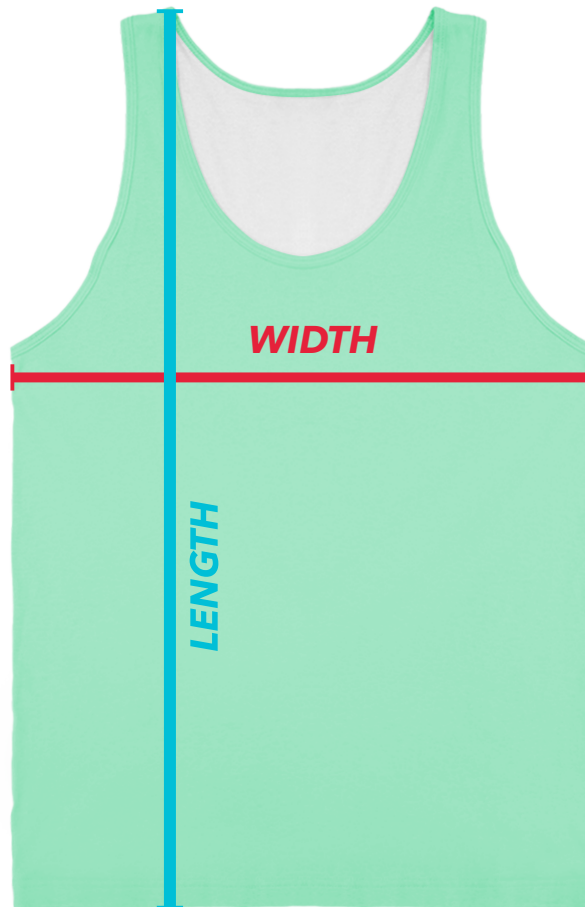

Classic Fit - Designed For Easy Unrestricted Movement

MEN	SIZE	S	M	L	XL	2XL	3XL	4XL
	LENGTH	28.5	29.5	30.5	31.5	32.5	33.5	34.5
	WIDTH	19.5	21	22.5	24.5	25.5	27.5	29.5

WOMEN	SIZE	WXS	WS	WM	WL	WXL
	LENGTH	21.75	23.25	24.75	26.75	28.75
	WIDTH	14.75	15.5	16.5	17.5	19.5

YOUTH	SIZE	YXS	YS	YM	YL	YXL
	LENGTH	20.25	21	22.25	23	24.25
	WIDTH	13.25	14	15.25	16	17.25

All sizes are in inches*