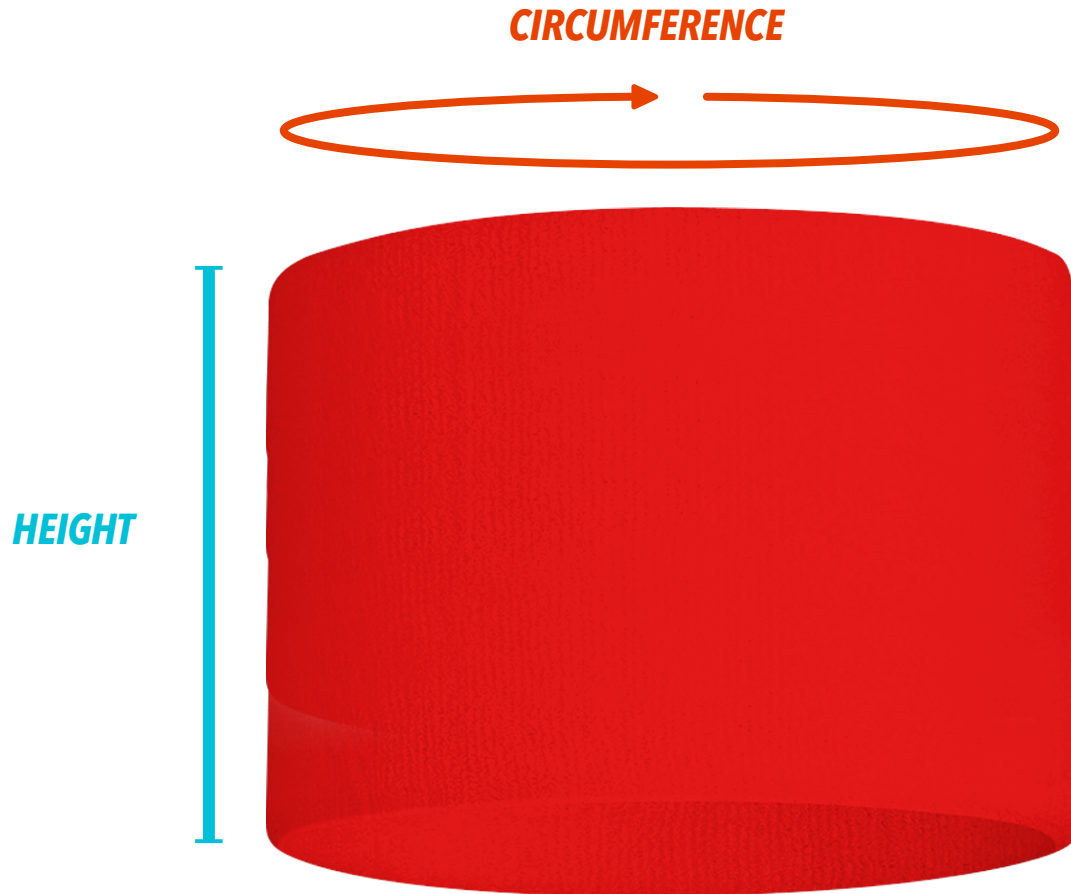

Classic Fit - Designed For Easy Unrestricted Movement

SWEATBANDS

CIRCUMFERENCE	HEIGHT
12	8

*All sizes are in centimeters**